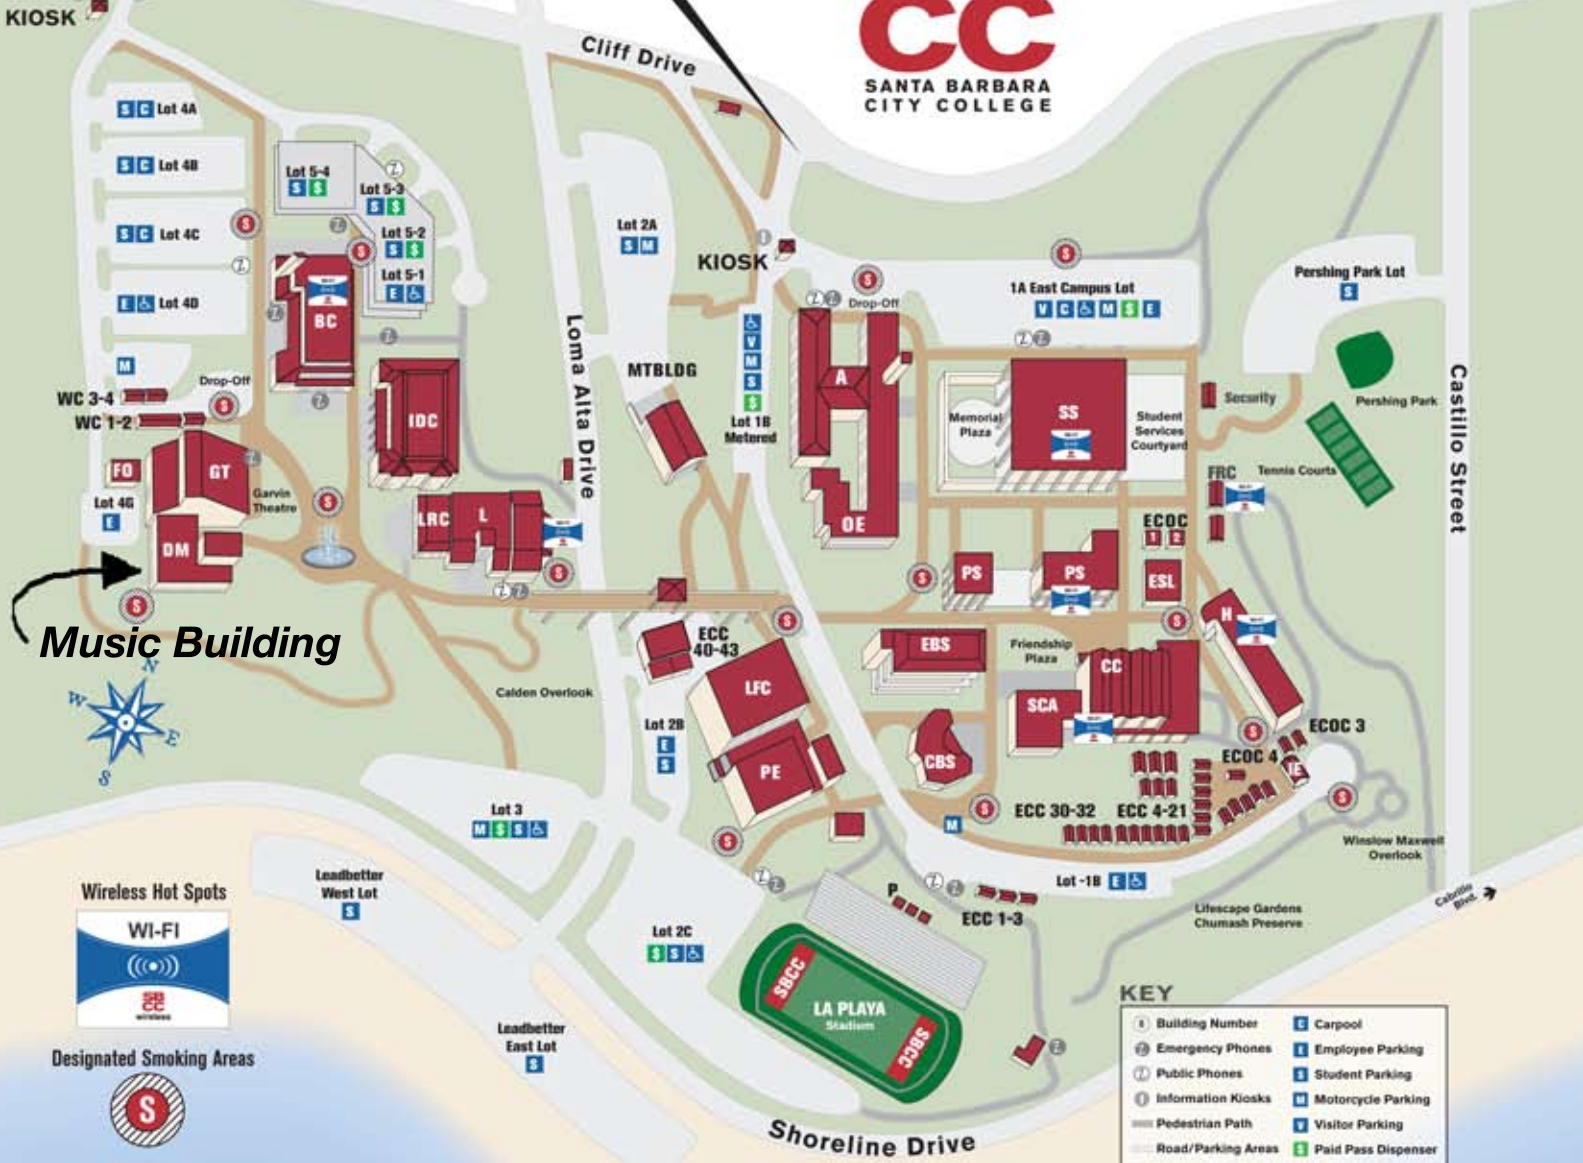

WEST CAMPUS ENTRANCE

EAST CAMPUS ENTRANCE

Music Building

KEY

① Building Number	Ⓢ Carpool
☎ Emergency Phones	Ⓜ Employee Parking
☎ Public Phones	Ⓟ Student Parking
Ⓜ Information Kiosks	Ⓜ Motorcycle Parking
— Pedestrian Path	Ⓟ Visitor Parking
— Road/Parking Areas	Ⓢ Paid Pass Dispenser

CODE	DESTINATION	BUILDING
A	Administration	MacDougall Administration Center
SS	Admissions/Student Services	Student Services/Admissions
SS	Assessment Office	Student Services/Admissions
H	Atkinson Art Gallery	Humanities
CBS	Bookstore	Bookstore
BC	Business/Communication Center	Business/Communication Center
CC	Cafeteria	Campus Center
CC	Campus Center	Campus Center
SS	Career Center	Student Services/Admissions
COSACA	Cosmetology	SBCC Cosmetology Academy 5160 Hollister Avenue
SS	Counseling	Student Services/Admissions
SS	Disabled Student Programs & Services	Student Services/Admissions
DM	Drama/Music	Drama/Music
EBS	Earth & Biological Sciences	Earth & Biological Sciences
ECC	East Campus Classrooms	ECC 1-21, 30-33
ECOC 1	East Campus Office Center I	East Campus Office Center I
ECOC 2	East Campus Office Center II	East Campus Office Center II
ECOC 3	East Campus Office Center III	East Campus Office Center III
ECOC 4	East Campus Office Center IV	East Campus Office Center IV
CC	East Campus Snack Shop	Campus Center
SS	EOPS	Student Services/Admissions
ESL	ESL Center	ESL Center
FO	Facilities & Operations	Facilities & Operations
FRC	Faculty Resource Center	Faculty Resource Center
BC	Fé Bland Forum	Business/Communication Center
SS	Financial Aid	Student Services/Admissions
A	Foundation for SBCC	Administration
GT	Garvin Theatre	Garvin Theatre
SS	Health Services	Student Services/Admissions
HRC	Hotel/Restaurant/Culinary	Campus Center